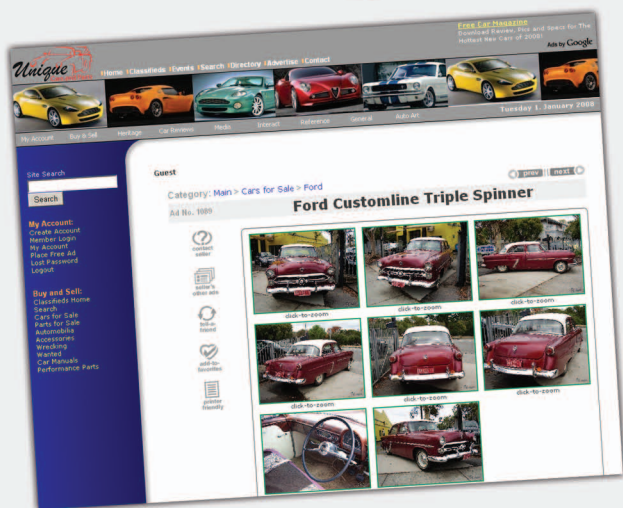

The Ultimate Classic Car Resource For The Motoring Enthusiast

- ✓ Find the parts or services you are looking for in the Trades and Services Directory.
- ✓ Buy and sell online in our Unique Classifieds system.
- ✓ Check upcoming car shows in our popular Events Calendar.
- ✓ Experience rich multimedia including original brochures, video and rare archival footage.
- ✓ Read car reviews on thousands of classic, vintage and long forgotten cars.
- ✓ Listen to rare old radio commercials.
- ✓ Rate the car, and publish your own review.
- ✓ Share images of your classic with other visitors to the site.
- ✓ Comprehensive race results from the Bathurst 1000, Redex, Ampol and Mobilgas Trials.
- ✓ Car Club listings, car specifications, thousands of images and much, much more.